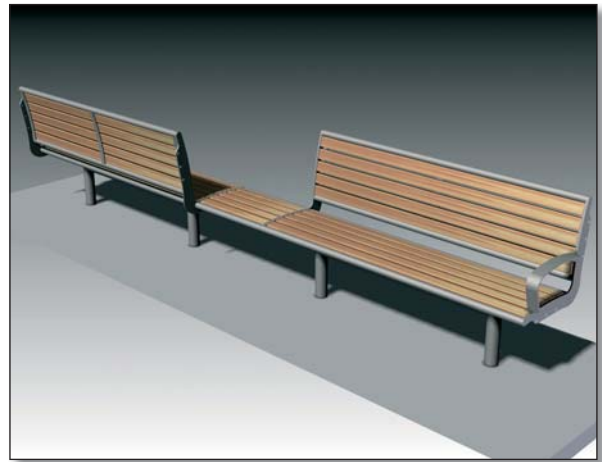

PRODUCT
NAME >

URBAN PALETTES

PRODUCT
NUMBER >

UBP-005

PRODUCT
CATEGORY >

VARIOUS

B21B01B3

B21H02B7